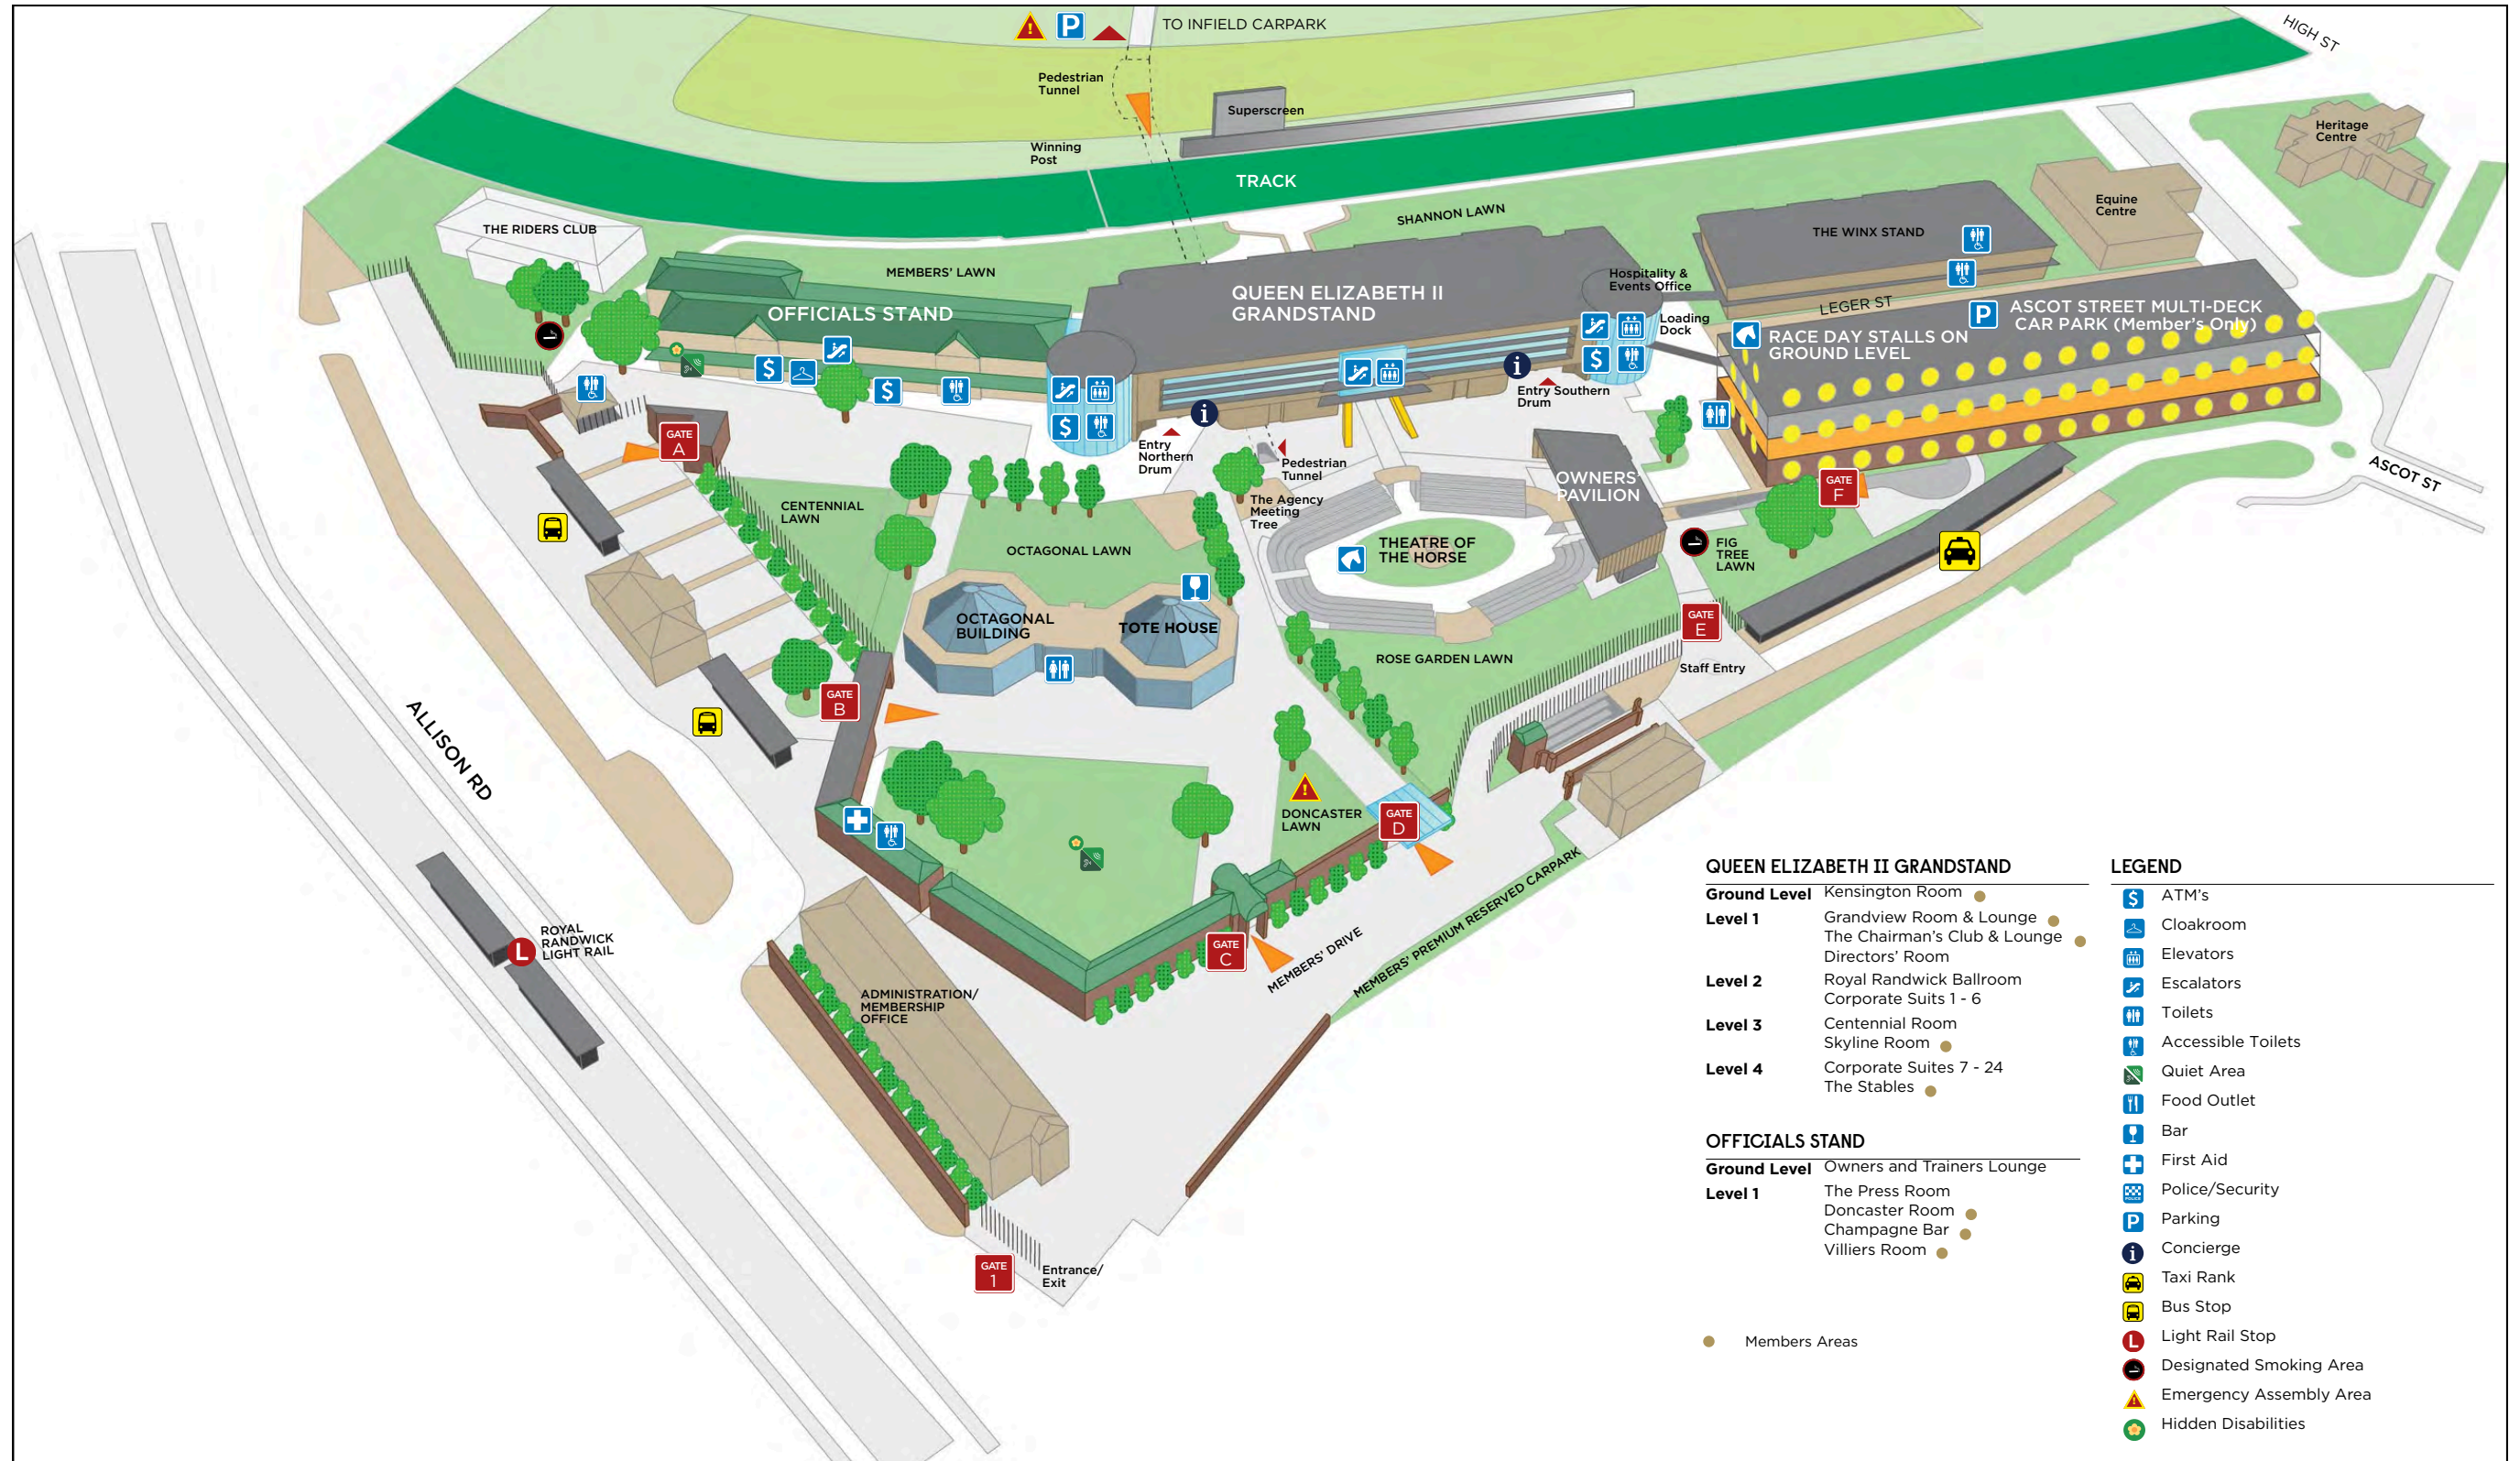

ROYAL RANDWICK PRECINCT MAP

QUEEN ELIZABETH II GRANDSTAND	
Ground Level	Kensington Room ●
Level 1	Grandview Room & Lounge ● The Chairman's Club & Lounge ● Directors' Room ●
Level 2	Royal Randwick Ballroom ● Corporate Suites 1 - 6 ●
Level 3	Centennial Room ● Skyline Room ●
Level 4	Corporate Suites 7 - 24 ● The Stables ●
OFFICIALS STAND	
Ground Level	Owners and Trainers Lounge ●
Level 1	The Press Room ● Doncaster Room ● Champagne Bar ● Villiers Room ●
● Members Areas	

LEGEND	
	ATM's
	Cloakroom
	Elevators
	Escalators
	Toilets
	Accessible Toilets
	Quiet Area
	Food Outlet
	Bar
	First Aid
	Police/Security
	Parking
	Concierge
	Taxi Rank
	Bus Stop
	Light Rail Stop
	Designated Smoking Area
	Emergency Assembly Area
	Hidden Disabilities