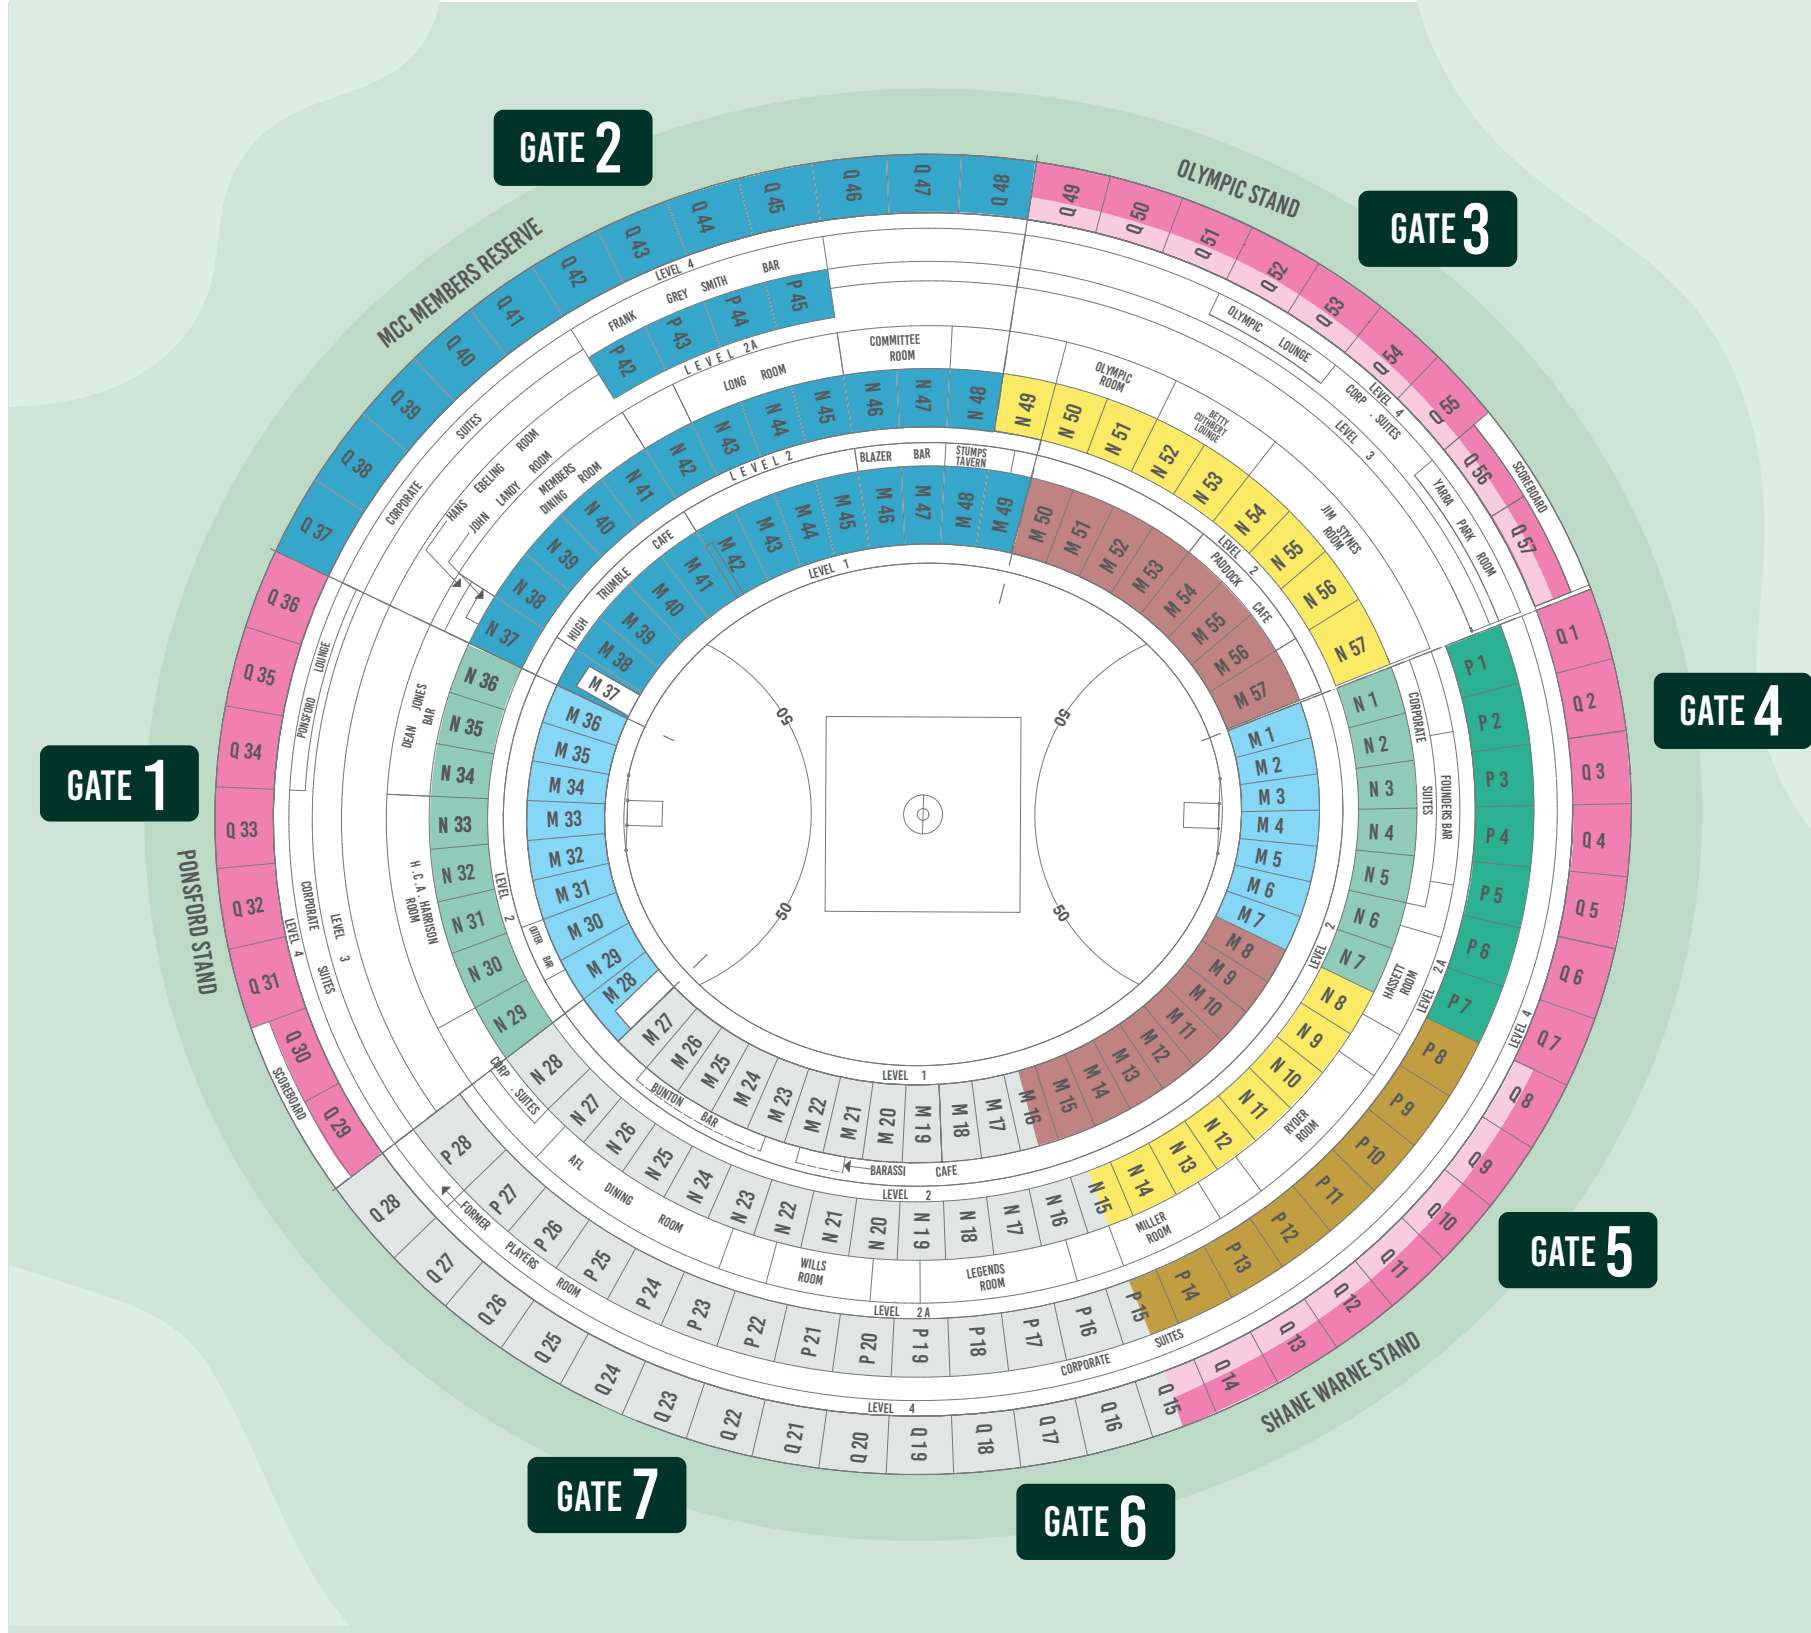

AFL HOME AND AWAY SEASON

- LEVEL 2 WING
- LEVEL 2 GOAL
- LEVEL 1 WING
- LEVEL 1 GOAL
- LEVEL 2A WING
- LEVEL 2A GOAL
- LEVEL 4 FRONT
- LEVEL 4
- AFL RESERVE
- MCC MEMBERS RESERVE

NOT TO SCALE

SUBJECT TO CHANGE

SINCE 1853

GATE 1

GATE 2

GATE 3

GATE 4

GATE 5

GATE 6

GATE 7