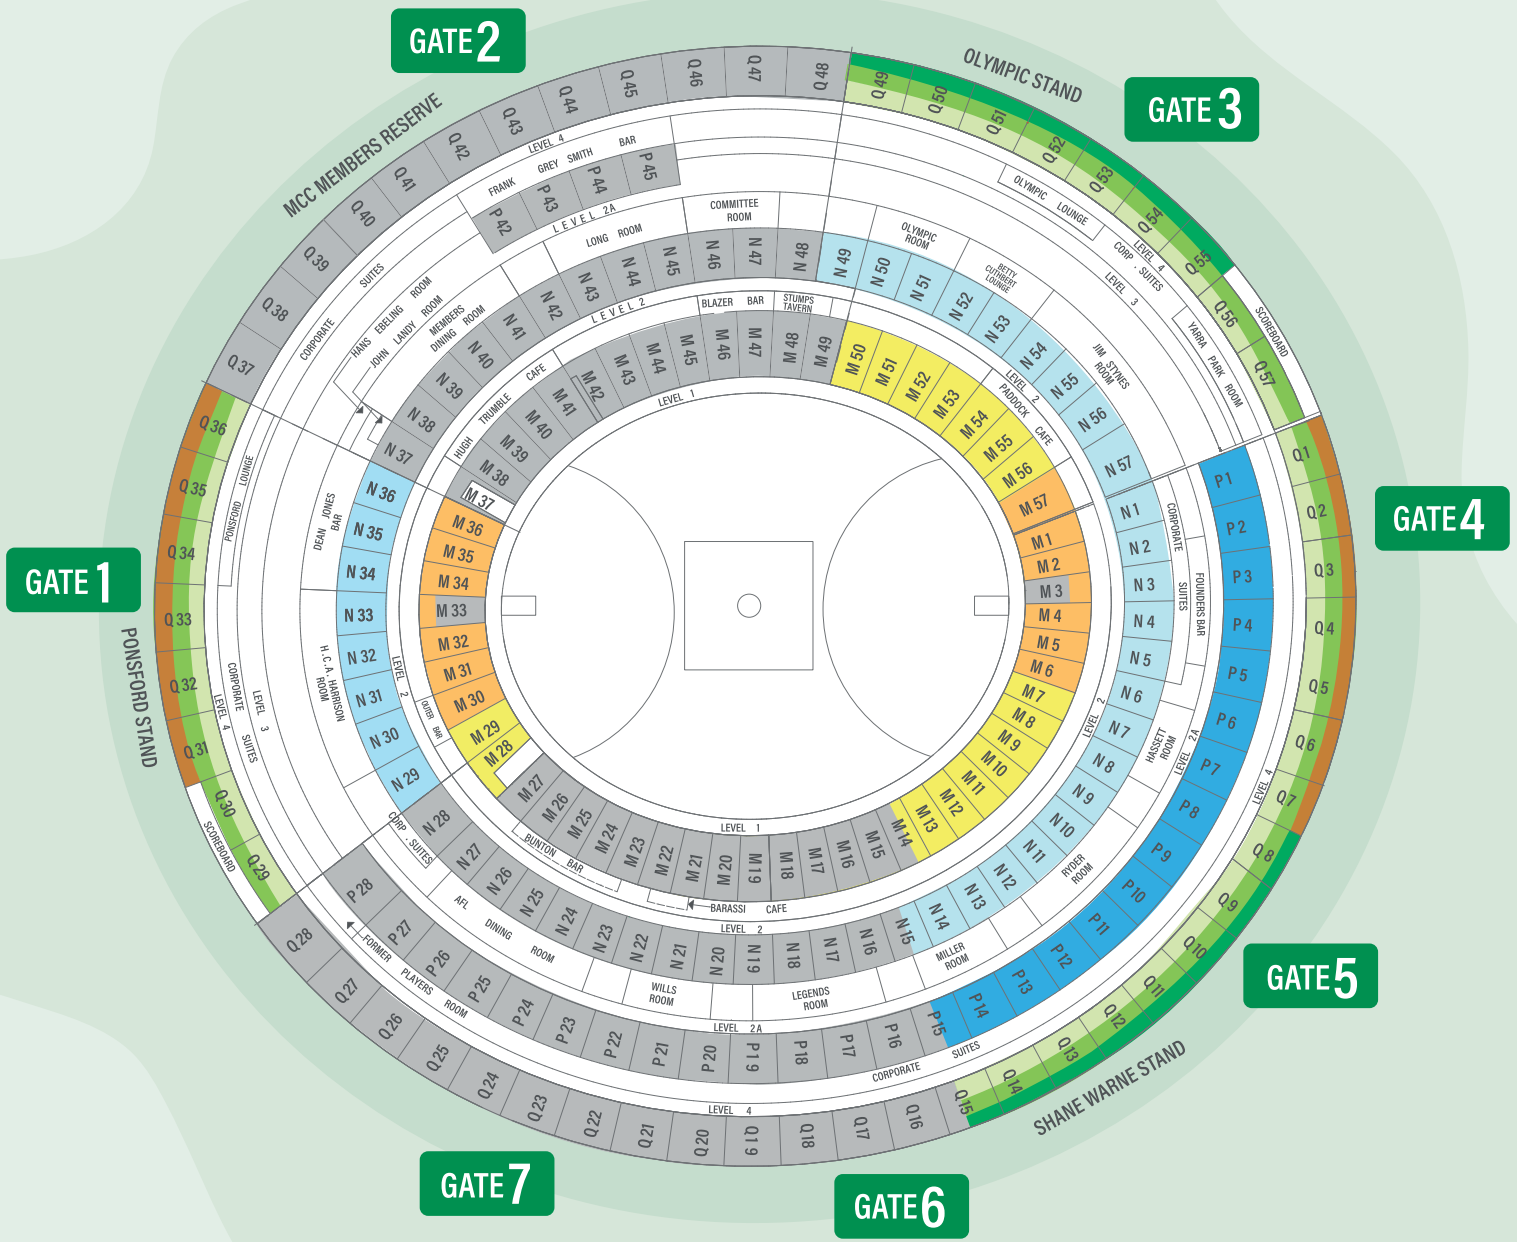

# CORPORATE HOSPITALITY MAP - MCG

- LEVEL 1
- LEVEL 1 GOAL
- LEVEL 2
- LEVEL 2A
- LEVEL 4 FRONT
- LEVEL 4 MIDDLE
- LEVEL 4 BACK
- LEVEL 4 BACK - GOAL

Not to scale. Subject to change.

**TAKE YOUR PLACE IN HISTORY TODAY**